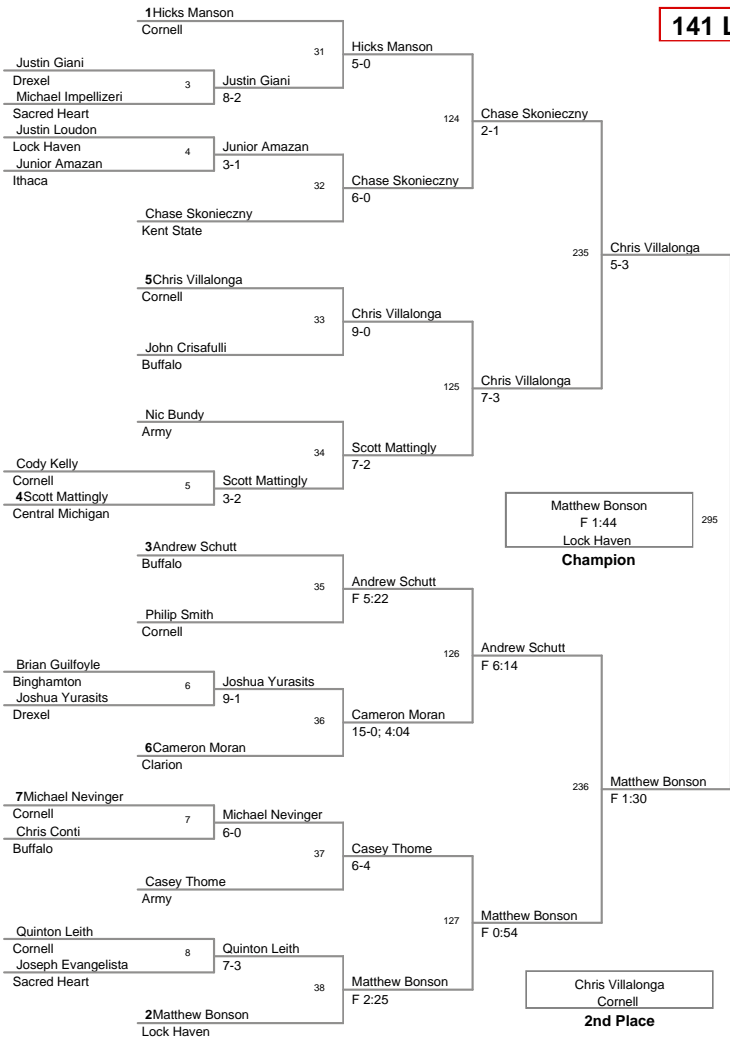

Plc	Points	Team	CH	CONS
1	134	Cornell	-	-
2	92	Kent State	-	-
3	83.5	Central Michigan	-	-
4	75.5	Clarion	-	-
5	74	Buffalo	-	1
6	43.5	Lock Haven	-	-
7	40	Ithaca	-	-
8	37.5	Binghamton	-	-
9	35	Army	-	-
10	33	Drexel	-	-
11	24	Sacred Heart	-	-

2010 BODY\_BAR Invitational  
2010 BODY\_BAR I Division

**125 Lbs**

2010 BODY\_BAR Invitationa  
2010 BODY\_BAR I Division

**133 Lbs**

2010 BODY\_BAR Invitation  
2010 BODY\_BAR I Division

**141 Lbs**

2010 BODY\_BAR Invitationa  
2010 BODY\_BAR I Division